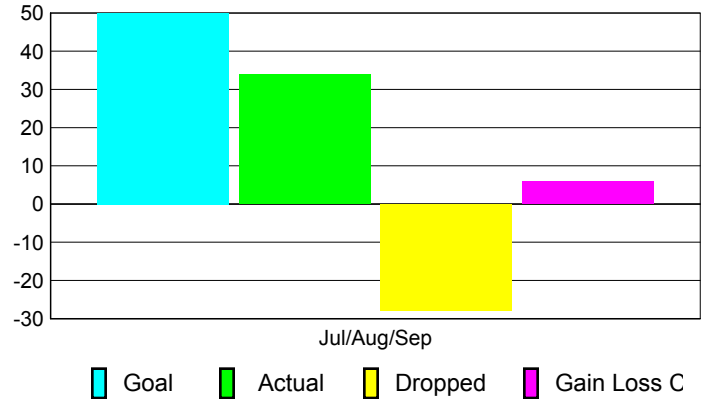

Membership Results 2010-2011

Goal, New, Dropped, Gain/Loss

Comparison of Membership Gain/Loss

Current Year Compared to the Previous Year